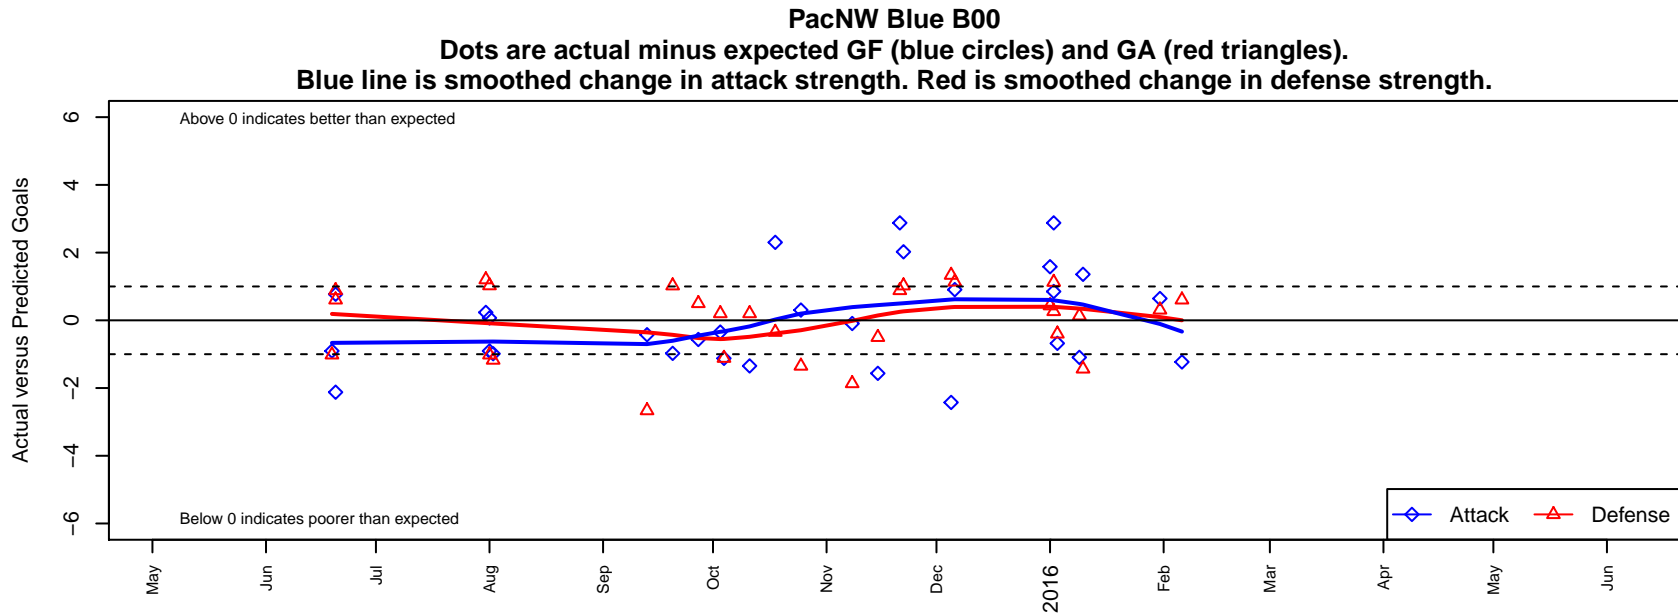

**attack and defense variance (black dot)
relative to other teams
and top 10 in region**

**attack and defense rating
relative to others at age
and all opponents in last 13 months**

PacNW Blue B00

Pacific Northwest SC
Tukwila, WA
B00 total strength=1399
attack=9.68 defense=6.57
fall league = RCL B00 Div 3

alt names used:
PacNW 00 Blue
PAC NW BU 00 Blue
PacNW B00 Blue B
PAC NW B00 BLUE (WA)
PacNW B00 Blue B

Venues played:
2015 Rainier Challenge Copa U15
2015 WA Rush Cup B15 Silver U15
2015 RCL B00 Div 3
2015 PacNW Winter Classic Premier II U15
2015 WYS Presidents Cup B00 Division 1