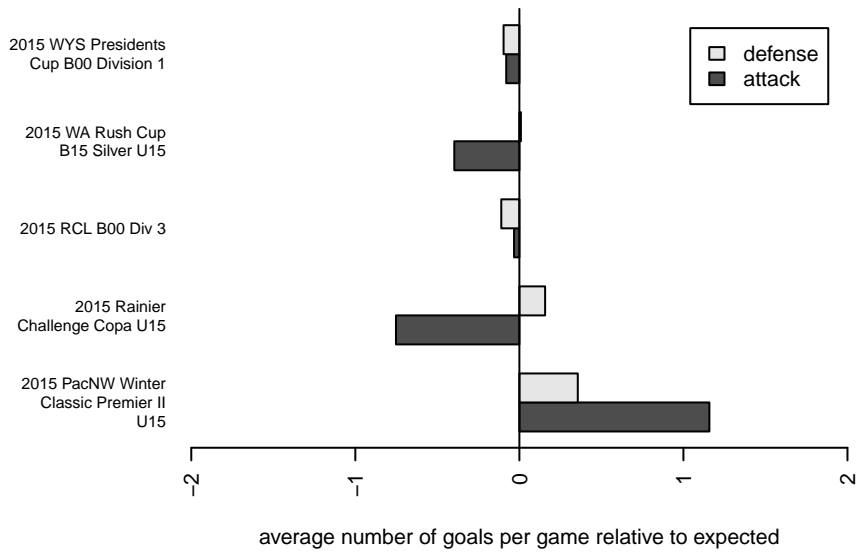

Performance relative to 13 month average