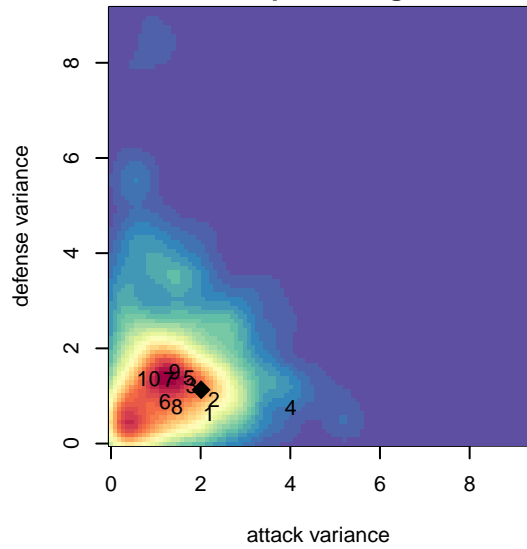

**attack and defense variance (black dot)
relative to other teams
and top 10 in region**