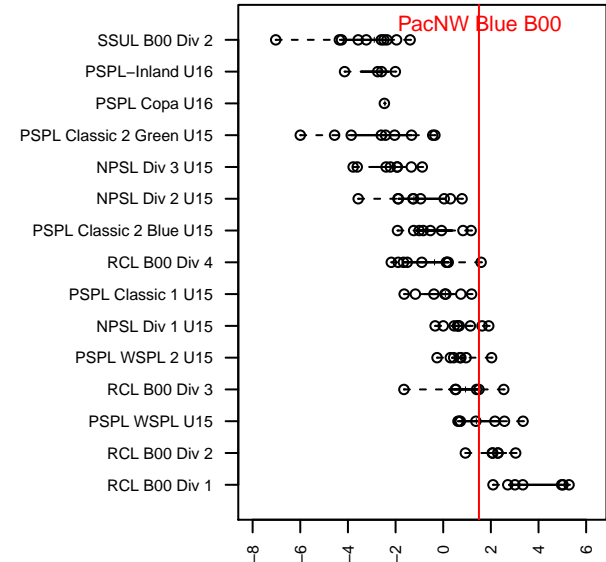

**attack and defense rating
relative to others at age
and all opponents in last 13 months**